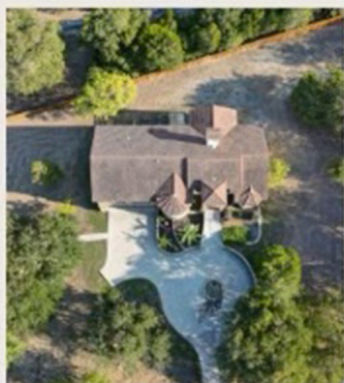

THE CASTLE
OF NEW BRAUNFELS

Wedding Packages

Included in Base

- BRIDAL SUITE IN HOME
- •
- GROOMS ROOM IN HOME
- •
- 60IN ROUND TABLES (10)
- •
- 48IN ROUND CAKE TABLE (1)
- •
- 8FT RECTANGLE TABLE (2)

- 48IN SQUARE TABLE (1)
- •
- WOODEN WHITE CHAIRS (100)
- •
- FULL KITCHEN
- •
- FREE PARKING
- •
- TABLE LINENS

Extras

- SET UP
- •
- COORDINATION WITH VENDOR
- •
- RE-STAGING
- •
- REHEARSAL DINNER
- •
- WEDDING HOST
- •
- INSURANCE

Contacts

210-834-7860
210-887-2959
NEWBRAUNFELSCASTLE.COM

Book Now